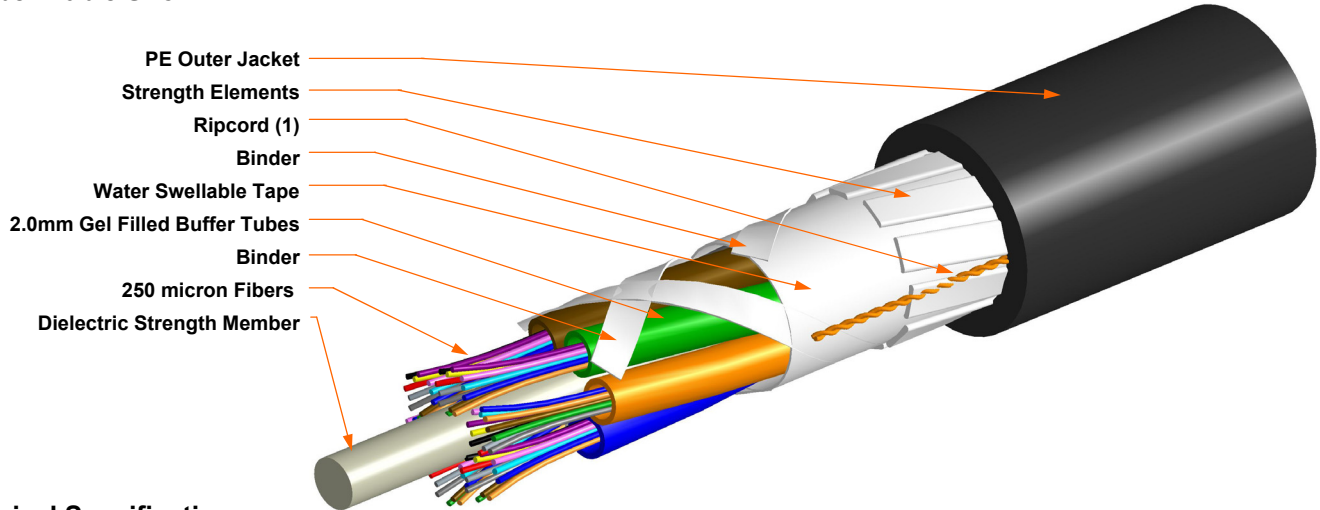

Mini All-Dielectric Outdoor Cable

2 - 144 Fiber Arid-Core® Construction

Stranded Loose Tube

with 12-fiber Subunits

1100 CommScope Place SE
P.O. Box 1729
Hickory, NC 28603-1729
(800) 982-1708
(828) 324-2200
(828) 328-3400
(828) 323-4989
www.commscope.com

Fax:
Int'l Fax:

72 Fiber Cable Shown

Physical Specifications

Fiber Count	Catalog Number	Subunits	Outer Diameter in. (mm)	Weight lbs/kft (kg/km)	Minimum Bend Radius in. (cm)		Max. Tensile Load lbs. (Newtons)		Maximum Vertical Rise Feet (Meters)
					Loaded	Unloaded	Short Term	Long Term	
002 - 072	O-XXX-LN-XY-FZZNS/20T	6	0.37 (9.5)	48 (71)	7.5 (19.0)	3.7 (9.5)	607 (2700)	180 (800)	3781 (1153)
074 - 096	O-XXX-LN-XY-FZZNS/20T	8	0.41 (10.5)	58 (86)	8.2 (21.0)	4.1 (10.5)	607 (2700)	180 (800)	3121 (952)
098 - 120	O-XXX-LN-XY-FZZNS/20T	10	0.46 (11.8)	70 (105)	9.3 (23.6)	4.6 (11.8)	607 (2700)	180 (800)	2556 (779)
122 - 144	O-XXX-LN-XY-FZZNS/20T	12	0.52 (13.3)	92 (137)	10.4 (26.6)	5.2 (13.3)	607 (2700)	180 (800)	1959 (597)

*Replace **XXX** with Number of Fibers
Replace **XY** with Fiber Type and Grade (See *Optical Performance Sheet*)
Replace **ZZ** with Number of Fibers per Tube

Environmental and Mechanical

	Specification	Test Method
Operating Temperature	-40° to 158° F (-40° to +70° C)	FOTP - 3
Installation Temperature	-22° to 140° F (-30° to +60° C)	N/A
Storage Temperature	-40° to 167° F (-40° to +75° C)	N/A
Crush Resistance	250 lbf/in (44 N/mm)	FOTP - 41
Impact Resistance	Exceeds	FOTP - 25
Flexing	25 Cycles	FOTP - 104
Twist Bend	Exceeds	FOTP - 85

Cable Identification

Cable Jacket - Black medium density polyethylene with optional co-extruded color stripes		
Buffer Tubes and Fibers are identified with standard color coding:		
1 - Blue	5 - Slate	9 - Yellow
2 - Orange	6 - White	10 - Violet
3 - Green	7 - Red	11 - Rose
4 - Brown	8 - Black	12 - Aqua