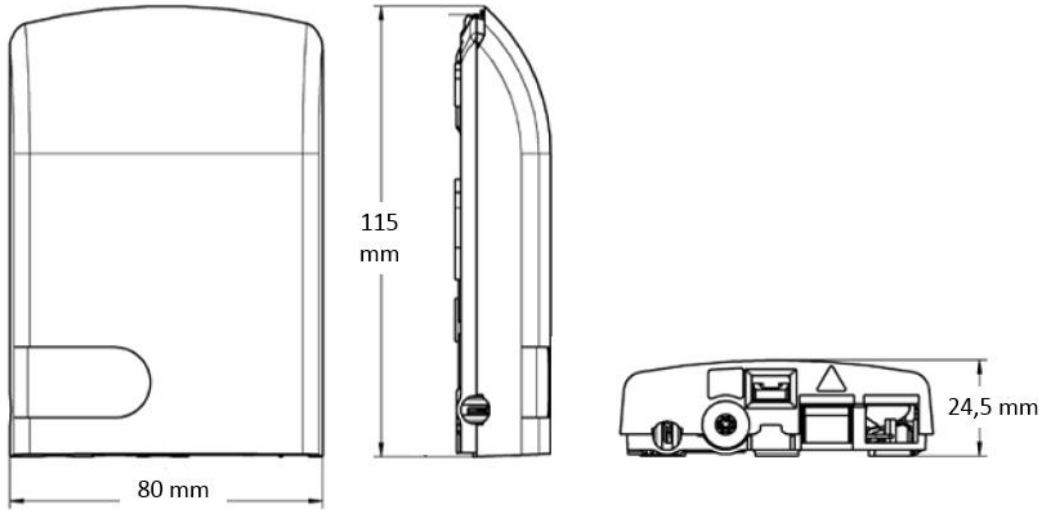

Outline Drawing

Outline Drawing

Used as an image placeholder

Regulatory Compliance/Certifications

Agency

RoHS 2011/65/EU

Classification

Compliant

Included Products

CY7021-000 | COWO-NN00 — COWO Customer Wall Outlet, empty, for holding up to 2 adapters